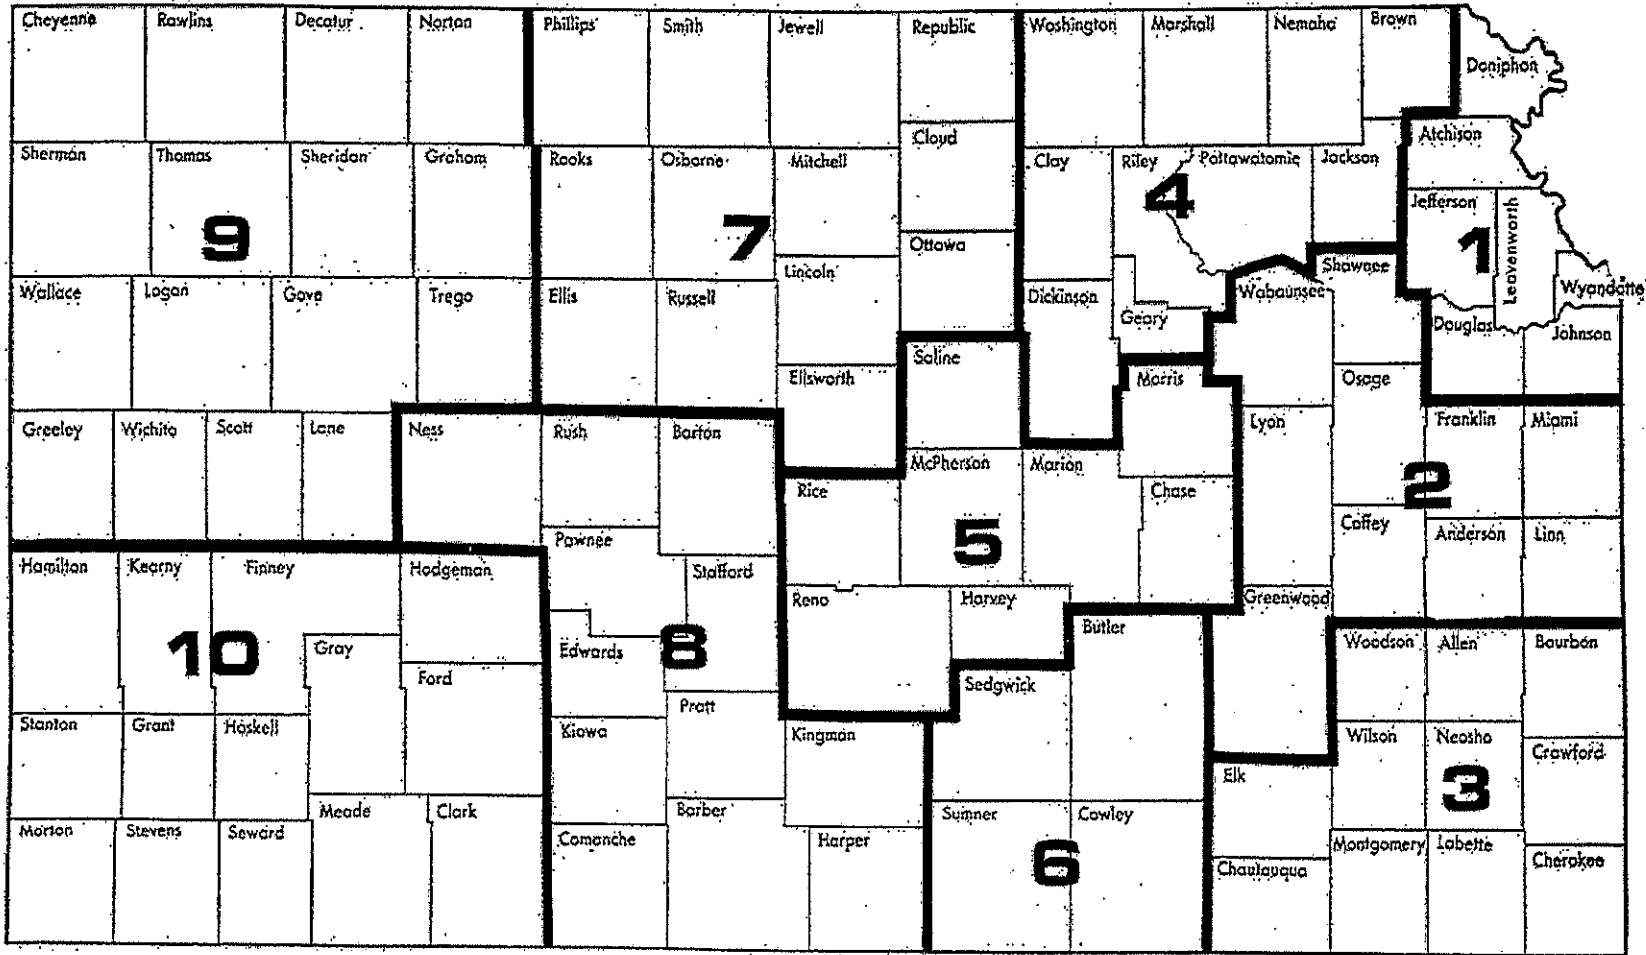

KASA Regions 1 - 10

Adopted February 2010

Addendum - Region 11. On June 9, 2010, the KASA Board of Directors established Region 11, which includes USDs with 12,000+ students. KASA members in USDs with more than 12,000 students will only vote for the Region 11 representative and are not eligible to vote in Regions 1-10. The director elected to represent Region 11 will be eligible to participate in their local regional meetings (1-10). *Region 11 districts for 2010-2011 include: Blue Valley, Kansas City, Olathe, Shawnee Mission, Topeka and Wichita.*